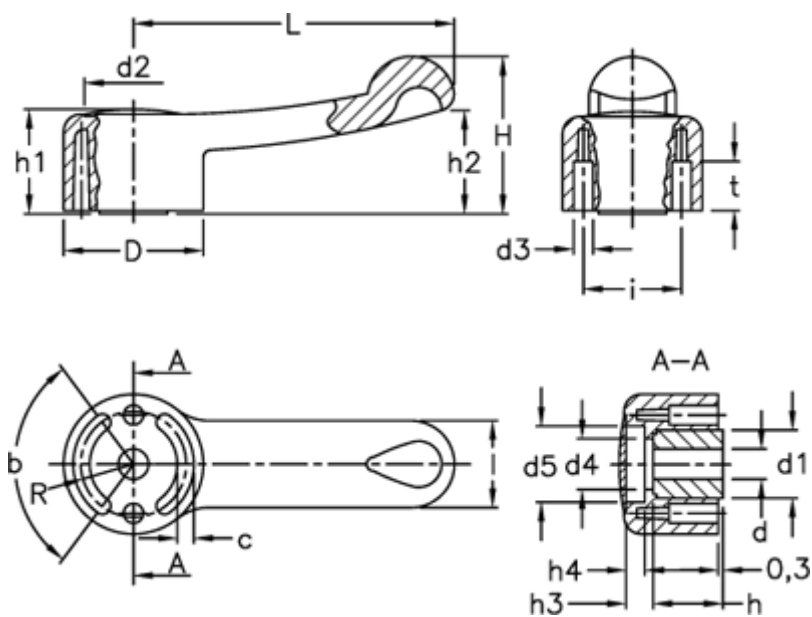

Article number: 23052121216  
 Description: E+G Control lever  
 ELC.67-A6-C6 red

## Measures

b (degrees)	= 125 +/-1	d H7	= 6	l	= 20
c	= 4.3	H	= 35	L	= 67
D	= 32	h	= 16.0	R	= 12.0
d1	= 15	h1	= 24	t	= 9.0
d2	= 22.5	h2	= 24		
d3	= 4	h3	= 5.0		
d4	= 10.0	h4	= 3		
d5	= 16.0	i	= 24		